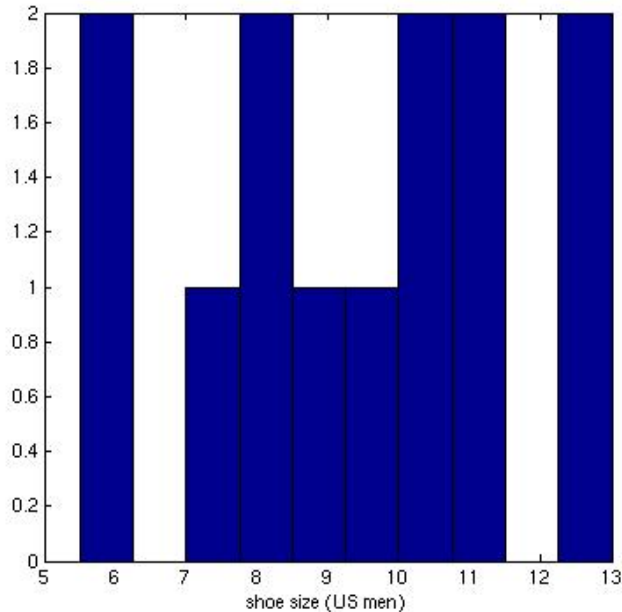

Statistical Methods for Environmental Sciences and Engineering

Lecture 2

Histogram examples

Histograms of La Jolla Winds

Histogram of La Jolla Real Estate Prices

Histograms of shoe size and heights of MAE 127 students

mean: 9.54

std: 2.39

69.7

3.5

Converting shoe sizes to a common unit: <http://www.i18nguy.com/l10n/shoes.html>