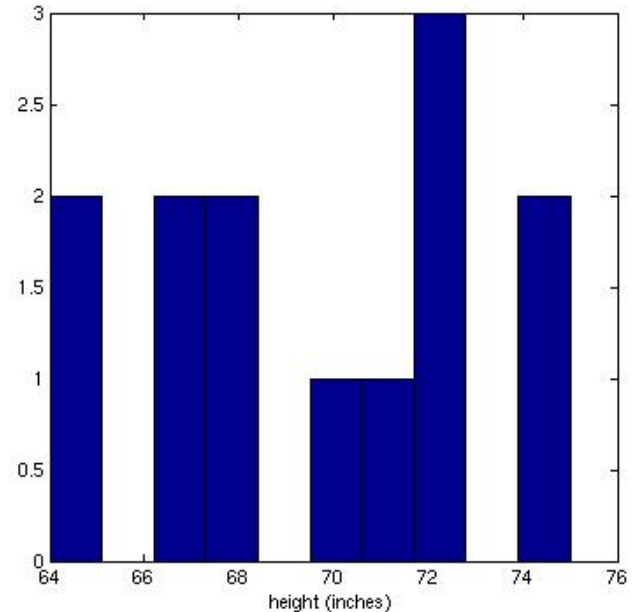

Statistical Methods for Environmental Sciences and Engineering

Lecture 2

Histogram examples

Histograms of La Jolla Winds

Histogram of La Jolla Real Estate Prices

Histograms of shoe size and heights of MAE 127 students

mean: 9.54

std: 2.39

69.7

3.5

Converting shoe sizes to a common unit: <http://www.i18nguy.com/l10n/shoes.html>